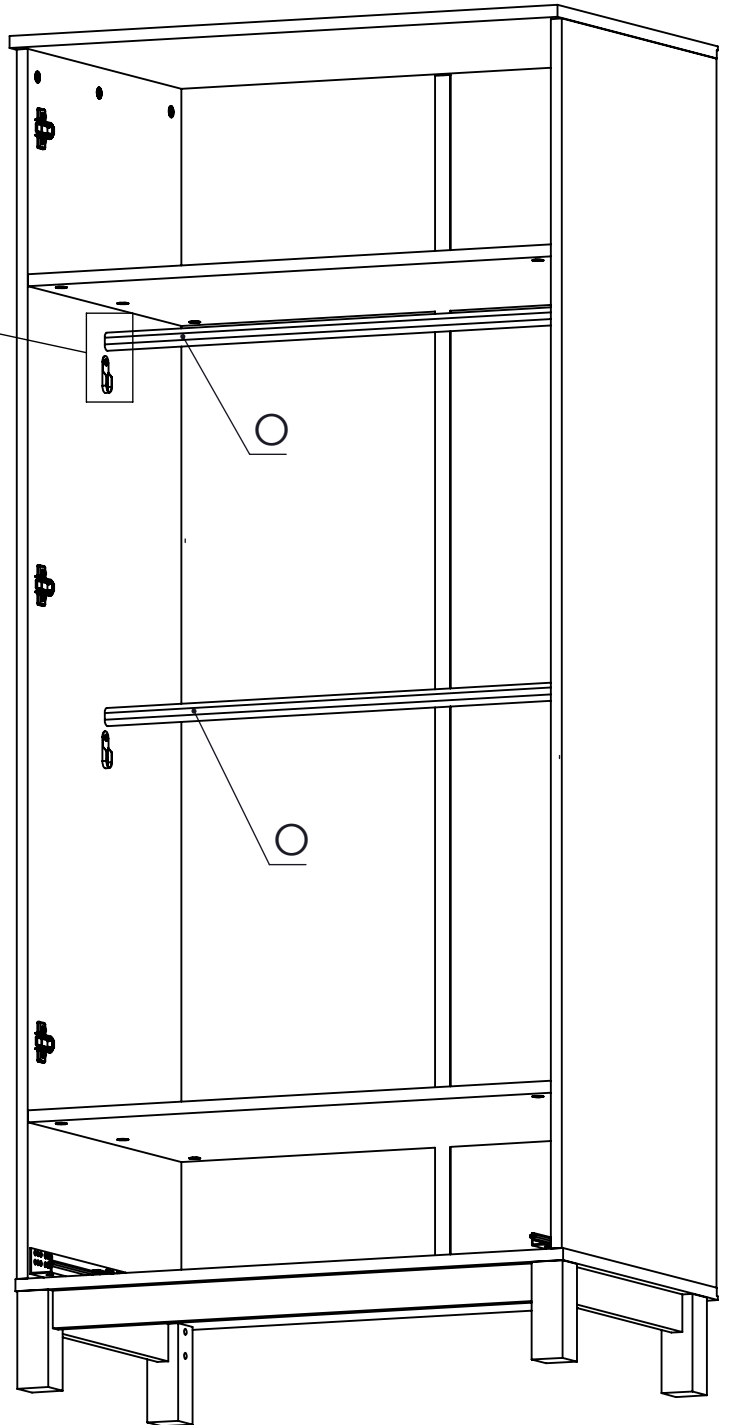

CuddleCo[®]

Rafi Wardrobe Assembly Instructions

IMPORTANT, PLEASE RETAIN
FOR FUTURE REFERENCE.
PLEASE READ CAREFULLY.

IMPORTANT! RETAIN FOR FUTURE REFERENCE. READ CAREFULLY

- All assembly fittings should always be tightened properly and checked regularly
- Be aware of the risk of burning cigarettes, open fires, and other sources of strong heat, such as electric bar fires, gas fires, etc. in the near vicinity of the unit
- Always leave the unit clean and dry, wipe up spillages immediately. The product may be cleaned with a damp cloth and diluted washing detergent, it should be dried immediately with a soft clean cloth. Do not use abrasives, bleach, alcohol or ammonia based household polishes.
- DO NOT use the unit if any part is missing, damaged or broken. Contact CuddleCo Customer services for replacement parts and instructional literature if needed. DO NOT substitute parts.
- Furniture can be dangerous if incorrectly installed, assembly should be carried out by a competent person
- Follow the instructions in detail to ensure the safety features of the item are not compromised
- Take care when handling or moving furniture. Careless handling can cause damage
- During assembly children should be kept away from the product due to the possible risk of injury
- Remove all parts from packaging and check against the parts list
- Do not discard any packaging until you are sure you have all parts and the fittings pack
- Assembly of the furniture will be easier with 2 people
- This product is suitable for use by a child in the age range 3 – 12 years

5 Wardrobe Assembly Step-1

	8x30mm 		3,5x13mm 		
A x 24	B x 12	C x 16	P x 8	Q x 4	R1 x 6

7

Wardrobe Assembly Step-3

	8x30mm		3,5x13mm
B x 12	C x 12	P x 12	R2 x 6

10 Wardrobe Assembly Step-7/8

11 Wardrobe Assembly Step-9

E x 4

L1 x 1

L2 x 1

12 Wardrobe Assembly Step-10

13 Wardrobe Assembly Step-11

		
A x 3	B x 3	8x30mm C x 9

14 Wardrobe Assembly Step-12

7x50mm