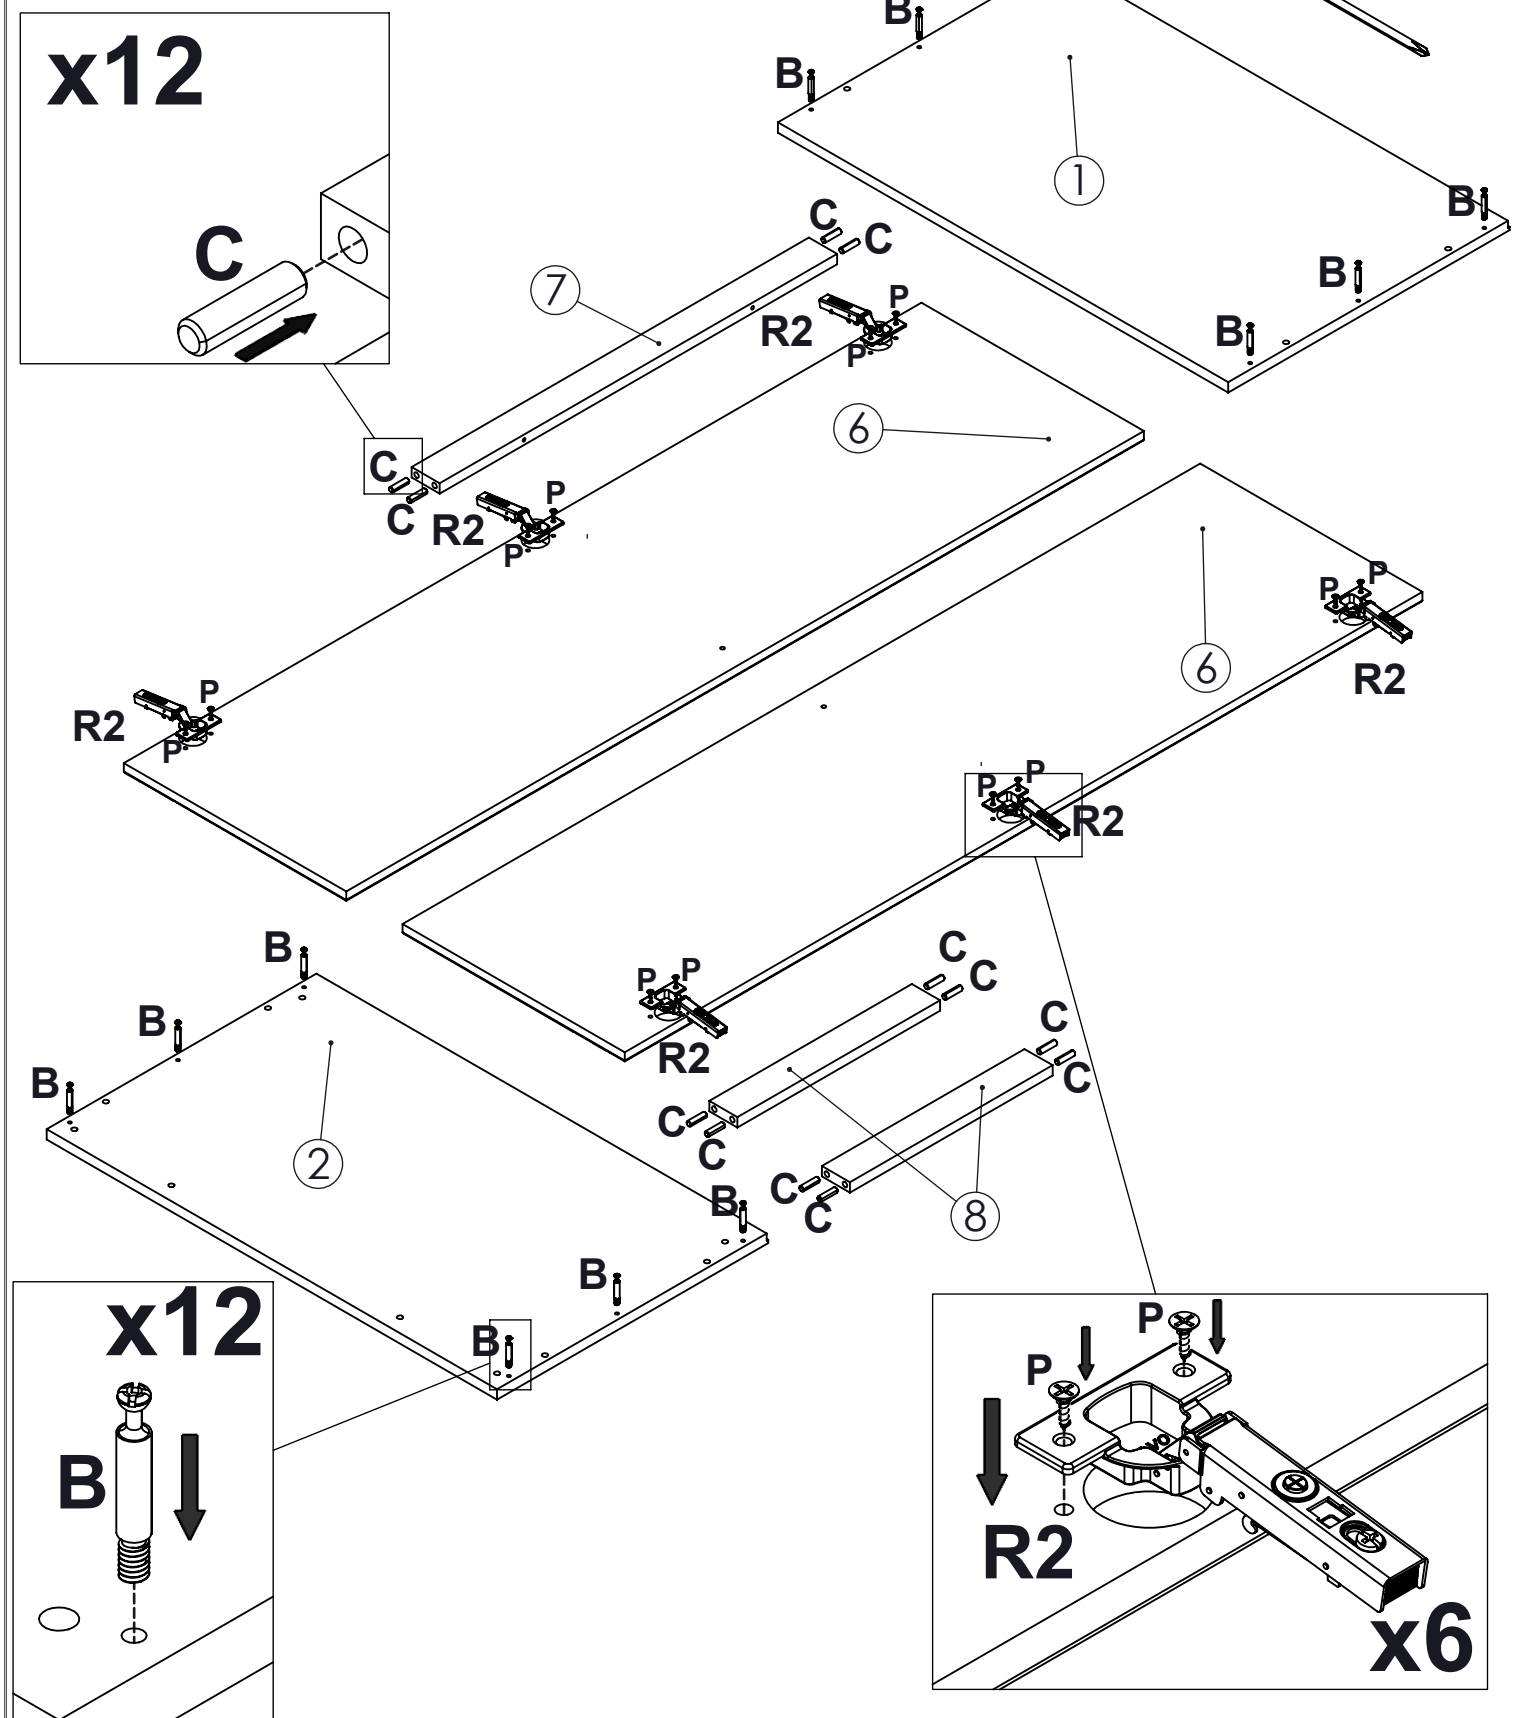

For questions and advice regarding this product please contact CuddleCo Customer services at: customerservice@cuddleco.co.uk or go to www.cuddleco.co.uk

3 Parts List

4 Fittings List

			7x50mm 	6x13mm 
A x 27	B x 27	C x 37	D x 11	E x 4
2,5x16mm 	3,5x13mm 	4x22mm 		
F x 2	G x 2	H x 3	I x 52	J x 3
				
K x 3	L1 x 1		L2 x 1	
				
M x 1	N x 1	O x 2		
3,5x13mm 		<p>To separate the hinges. Power tools not recommended Tools Required: Not supplied</p> 		
P x 20	Q x 4			
				
R x 6	KEY			

5 Wardrobe Assembly Step-1

	8x30mm 		3,5x13mm 		
A x 24	B x 12	C x 16	P x 8	Q x 4	R1 x 6

7

Wardrobe Assembly Step-3

	8x30mm		3,5x13mm
B x 12	C x 12	P x 12	R2 x 6

10 Wardrobe Assembly Step-7/8

11 Wardrobe Assembly Step-9

E x 4

L1 x 1

L2 x 1

12 Wardrobe Assembly Step-10

13 Wardrobe Assembly Step-11

		
A x 3	B x 3	8x30mm C x 9

14 Wardrobe Assembly Step-12

7x50mm

D x 4

4x22mm

H x 1

J x 1

K x 1

x2

H J

x2