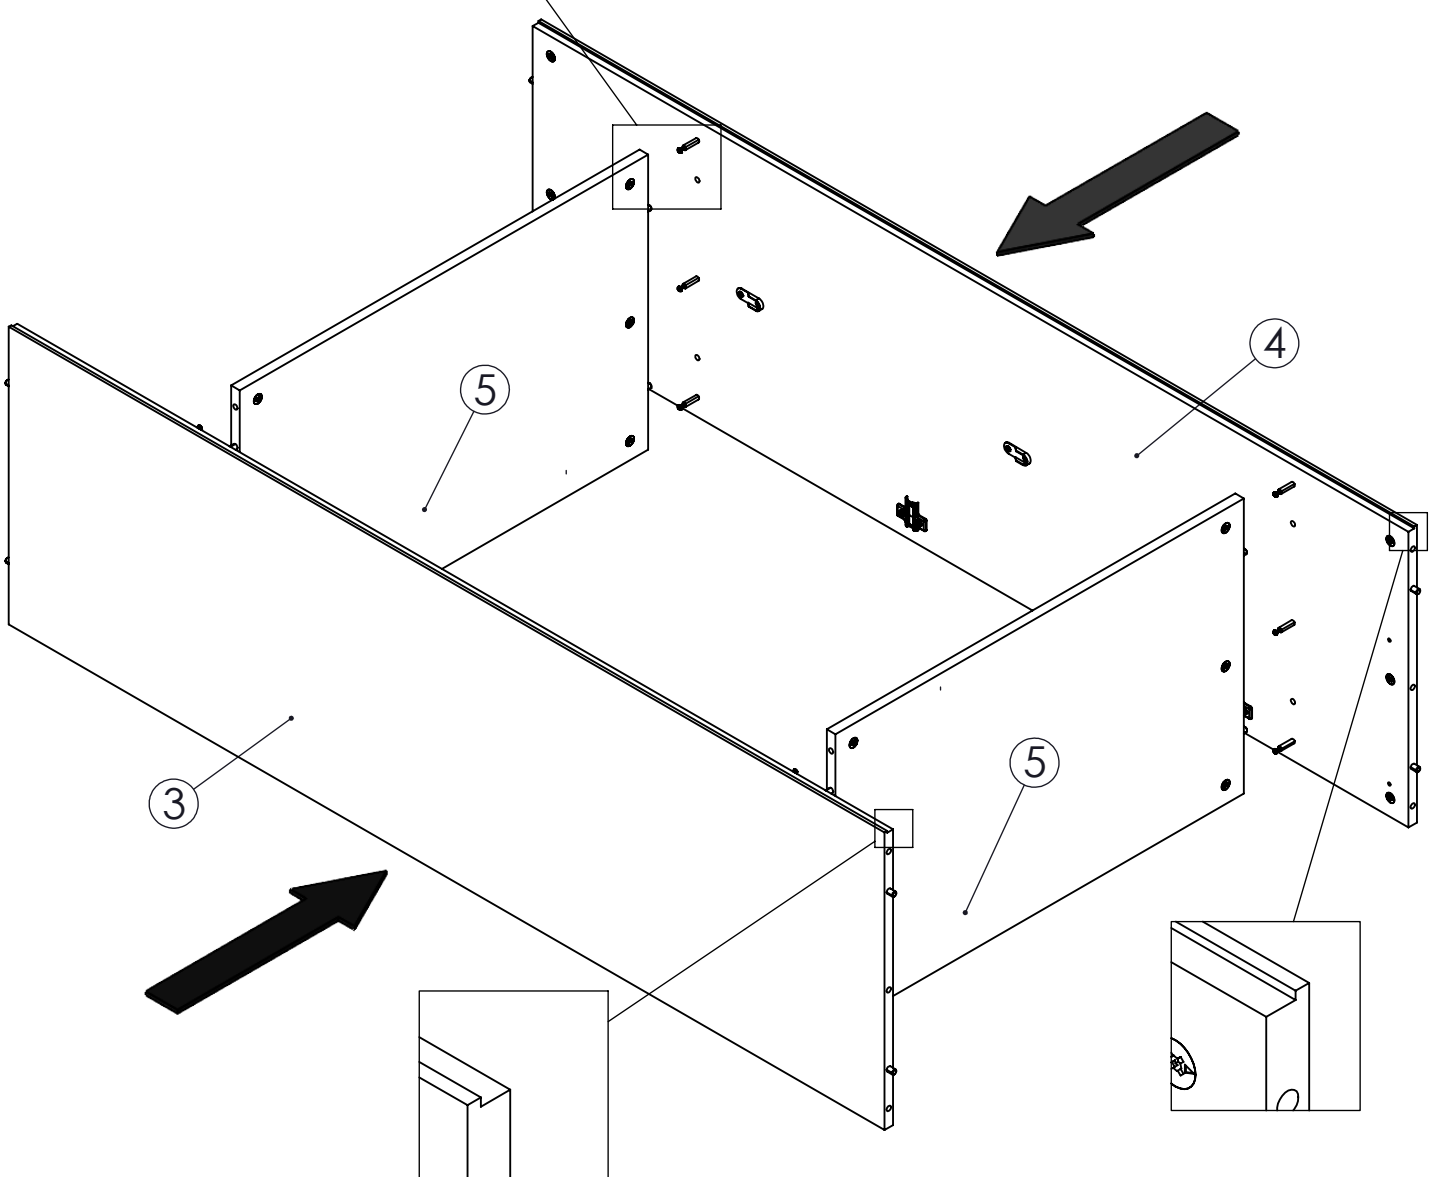

IN ORDER TO PREVENT TIPPING THIS PRODUCT MUST BE USED WITH THE WALL ATTACHMENT DEVICES PROVIDED

- Serious or fatal crushing injuries can occur from furniture tipping over. To help prevent tipping:
 - Use the wall attachment devices provided
 - Never allow children to climb or hang on drawers, doors or shelves
 - Place heaviest items in the lower drawers or shelves
 - Do not set TV's or other heavy objects on top of this product
 - Never open more than one drawer at a time
- Attachment devices are provided with your product, however you will need to source suitable fixings for your wall type. If in doubt please contact a qualified tradesperson.
- Always ensure the wall to be drilled is free from hidden electrical wires, water & gas pipes
- To prevent overloading we recommended the following maximum weights:
 - Shelves: 15kg
 - Hanging rails: 10kg
 - Drawers: 6kg

For questions and advice regarding this product please contact CuddleCo Customer services at: customerservice@cuddleco.co.uk or go to www.cuddleco.co.uk

3 Parts List

4 Fittings List

			7x50mm 	6x13mm 
A x 27	B x 27	C x 37	D x 11	E x 4
2,5x16mm 	3,5x13mm 	4x22mm 		
F x 2	G x 2	H x 3	I x 52	J x 3
				
K x 3	L1 x 1		L2 x 1	
				
M x 1	N x 1	O x 2		
3,5x13mm 		<p>To separate the hinges. Power tools not recommended Tools Required: Not supplied</p> 		
P x 20	Q x 4			
				
R x 6	KEY			

5 Wardrobe Assembly Step-1

	8x30mm 		3,5x13mm 		
A x 24	B x 12	C x 16	P x 8	Q x 4	R1 x 6

7

Wardrobe Assembly Step-3

	8x30mm		3,5x13mm
B x 12	C x 12	P x 12	R2 x 6

10 Wardrobe Assembly Step-7/8

11 Wardrobe Assembly Step-9