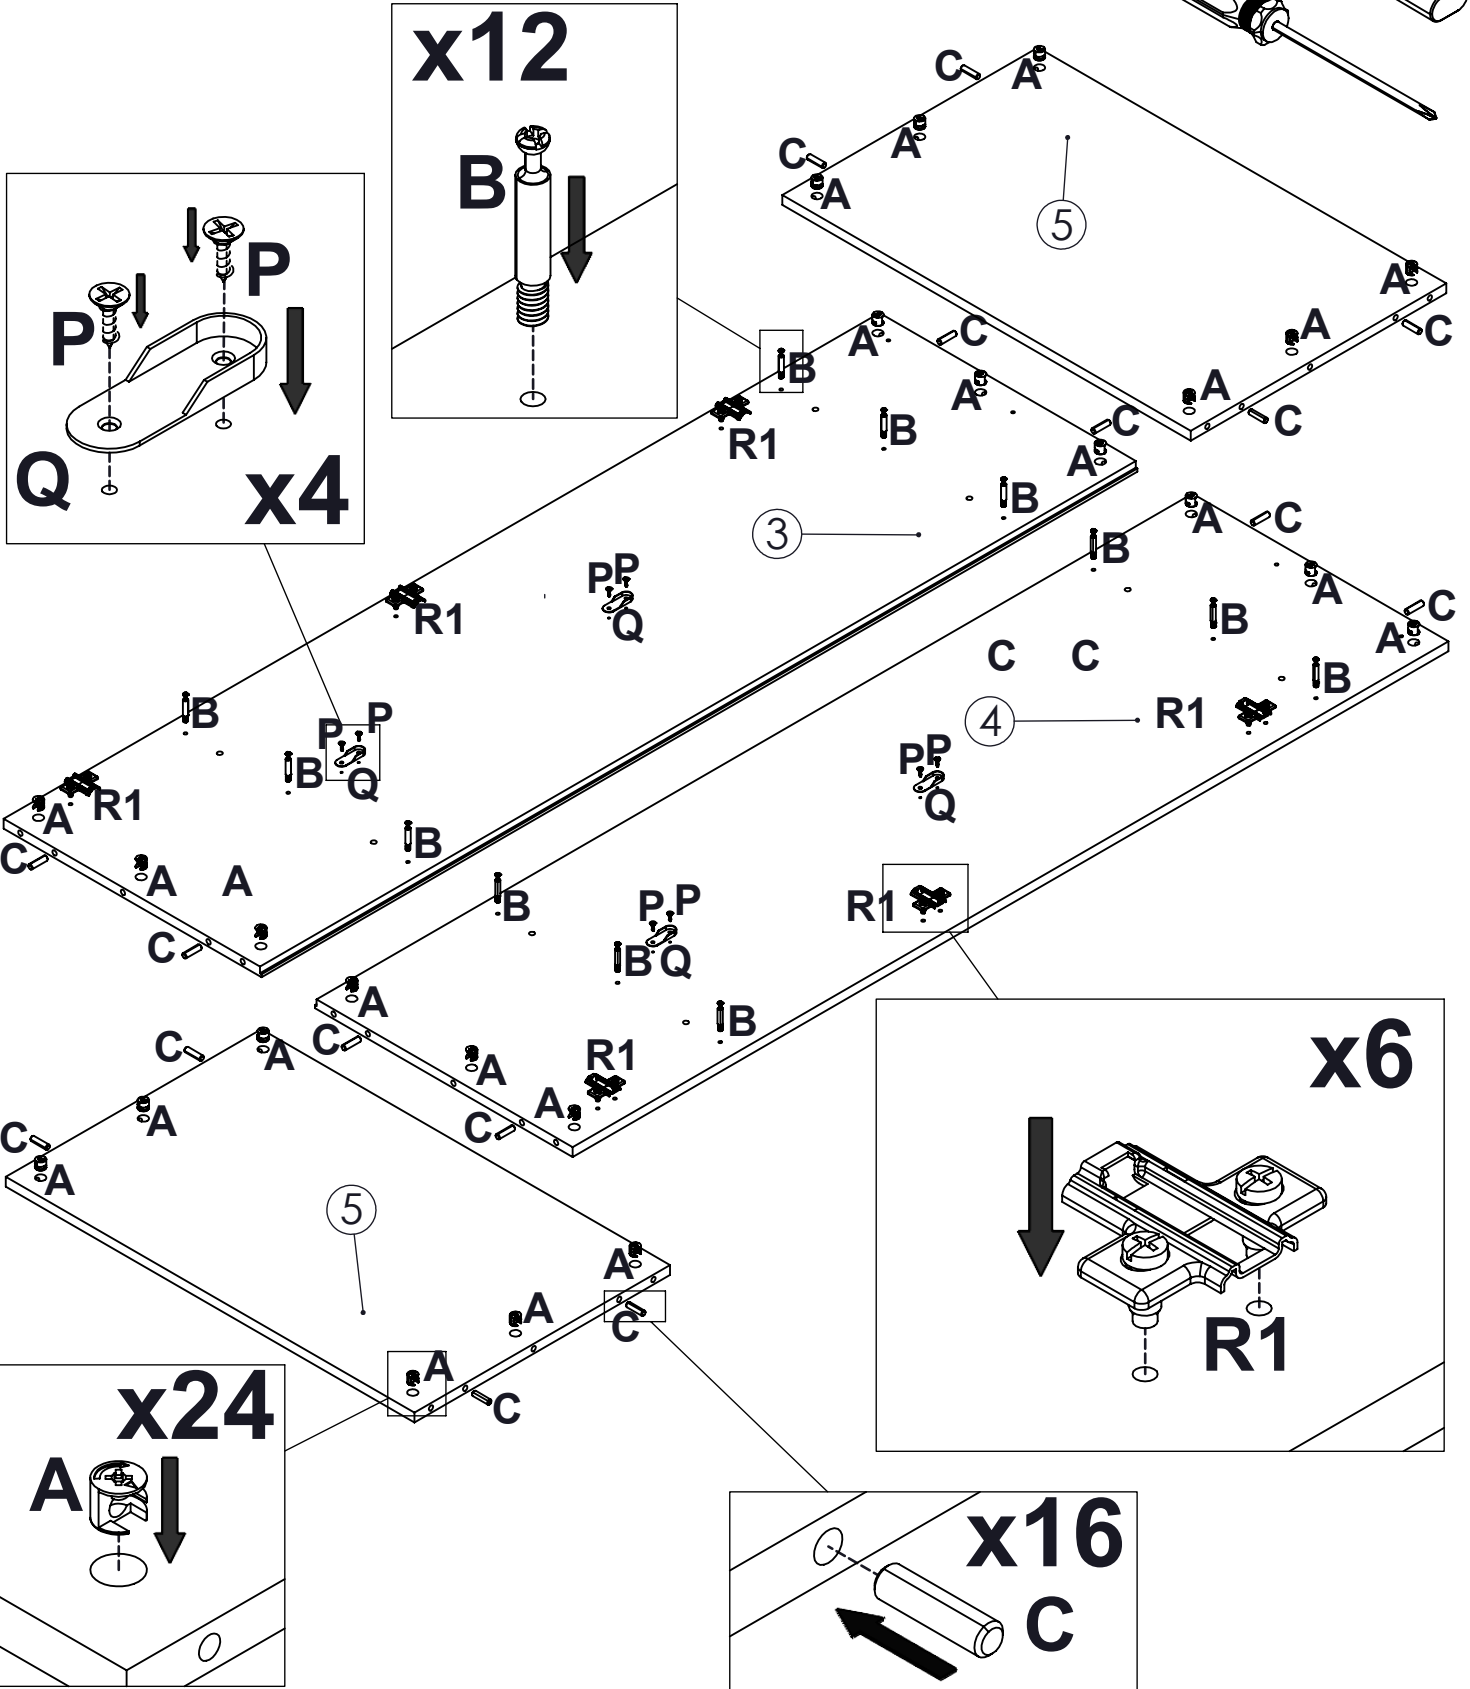

For questions and advice regarding this product please contact CuddleCo Customer services at: customerservice@cuddleco.co.uk or go to www.cuddleco.co.uk

3 Parts List

4 Fittings List

			7x50mm 	6x13mm 
A x 27	B x 27	C x 37	D x 11	E x 4
2,5x16mm 	3,5x13mm 	4x22mm 		
F x 2	G x 2	H x 3	I x 52	J x 3
				
K x 3	L1 x 1		L2 x 1	
				
M x 1	N x 1	O x 2		
3,5x13mm 		<p>To separate the hinges. Power tools not recommended Tools Required: Not supplied</p> 		
P x 20	Q x 4			
				
R x 6	KEY			

5 Wardrobe Assembly Step-1

	8x30mm 		3,5x13mm 		
A x 24	B x 12	C x 16	P x 8	Q x 4	R1 x 6

7

Wardrobe Assembly Step-3

	8x30mm		3,5x13mm
B x 12	C x 12	P x 12	R2 x 6

10 Wardrobe Assembly Step-7/8

11 Wardrobe Assembly Step-9

E x 4

L1 x 1

L2 x 1

12 Wardrobe Assembly Step-10

13 Wardrobe Assembly Step-11

		
A x 3	B x 3	8x30mm C x 9

14 Wardrobe Assembly Step-12

7x50mm

D x 4

4x22mm

H x 1

J x 1

K x 1

x2

H J

x2