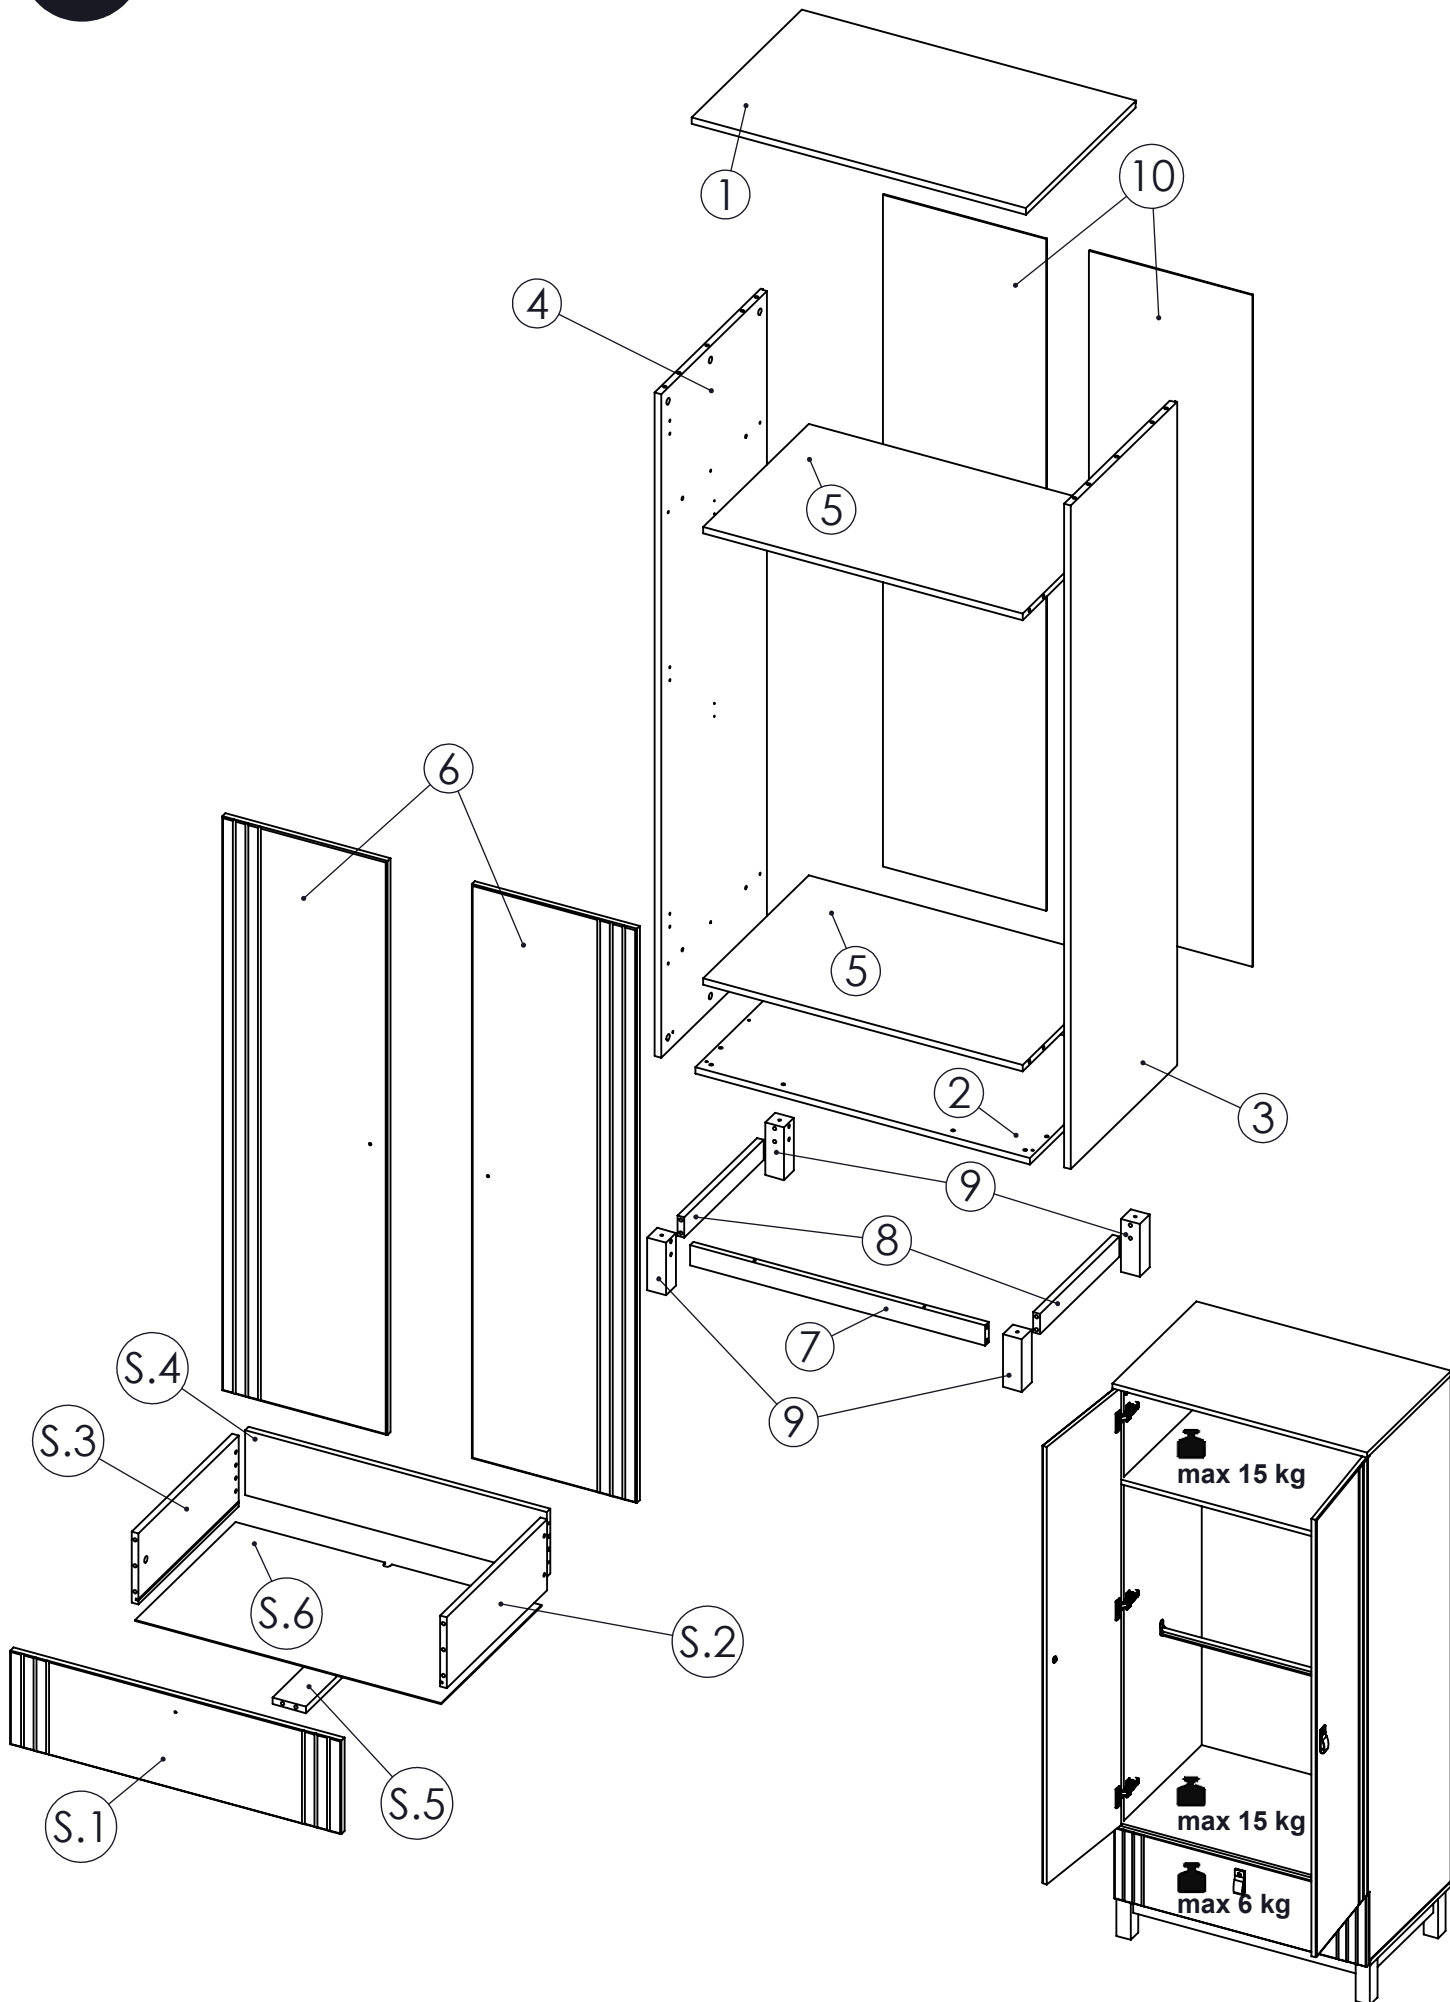

3 Parts List