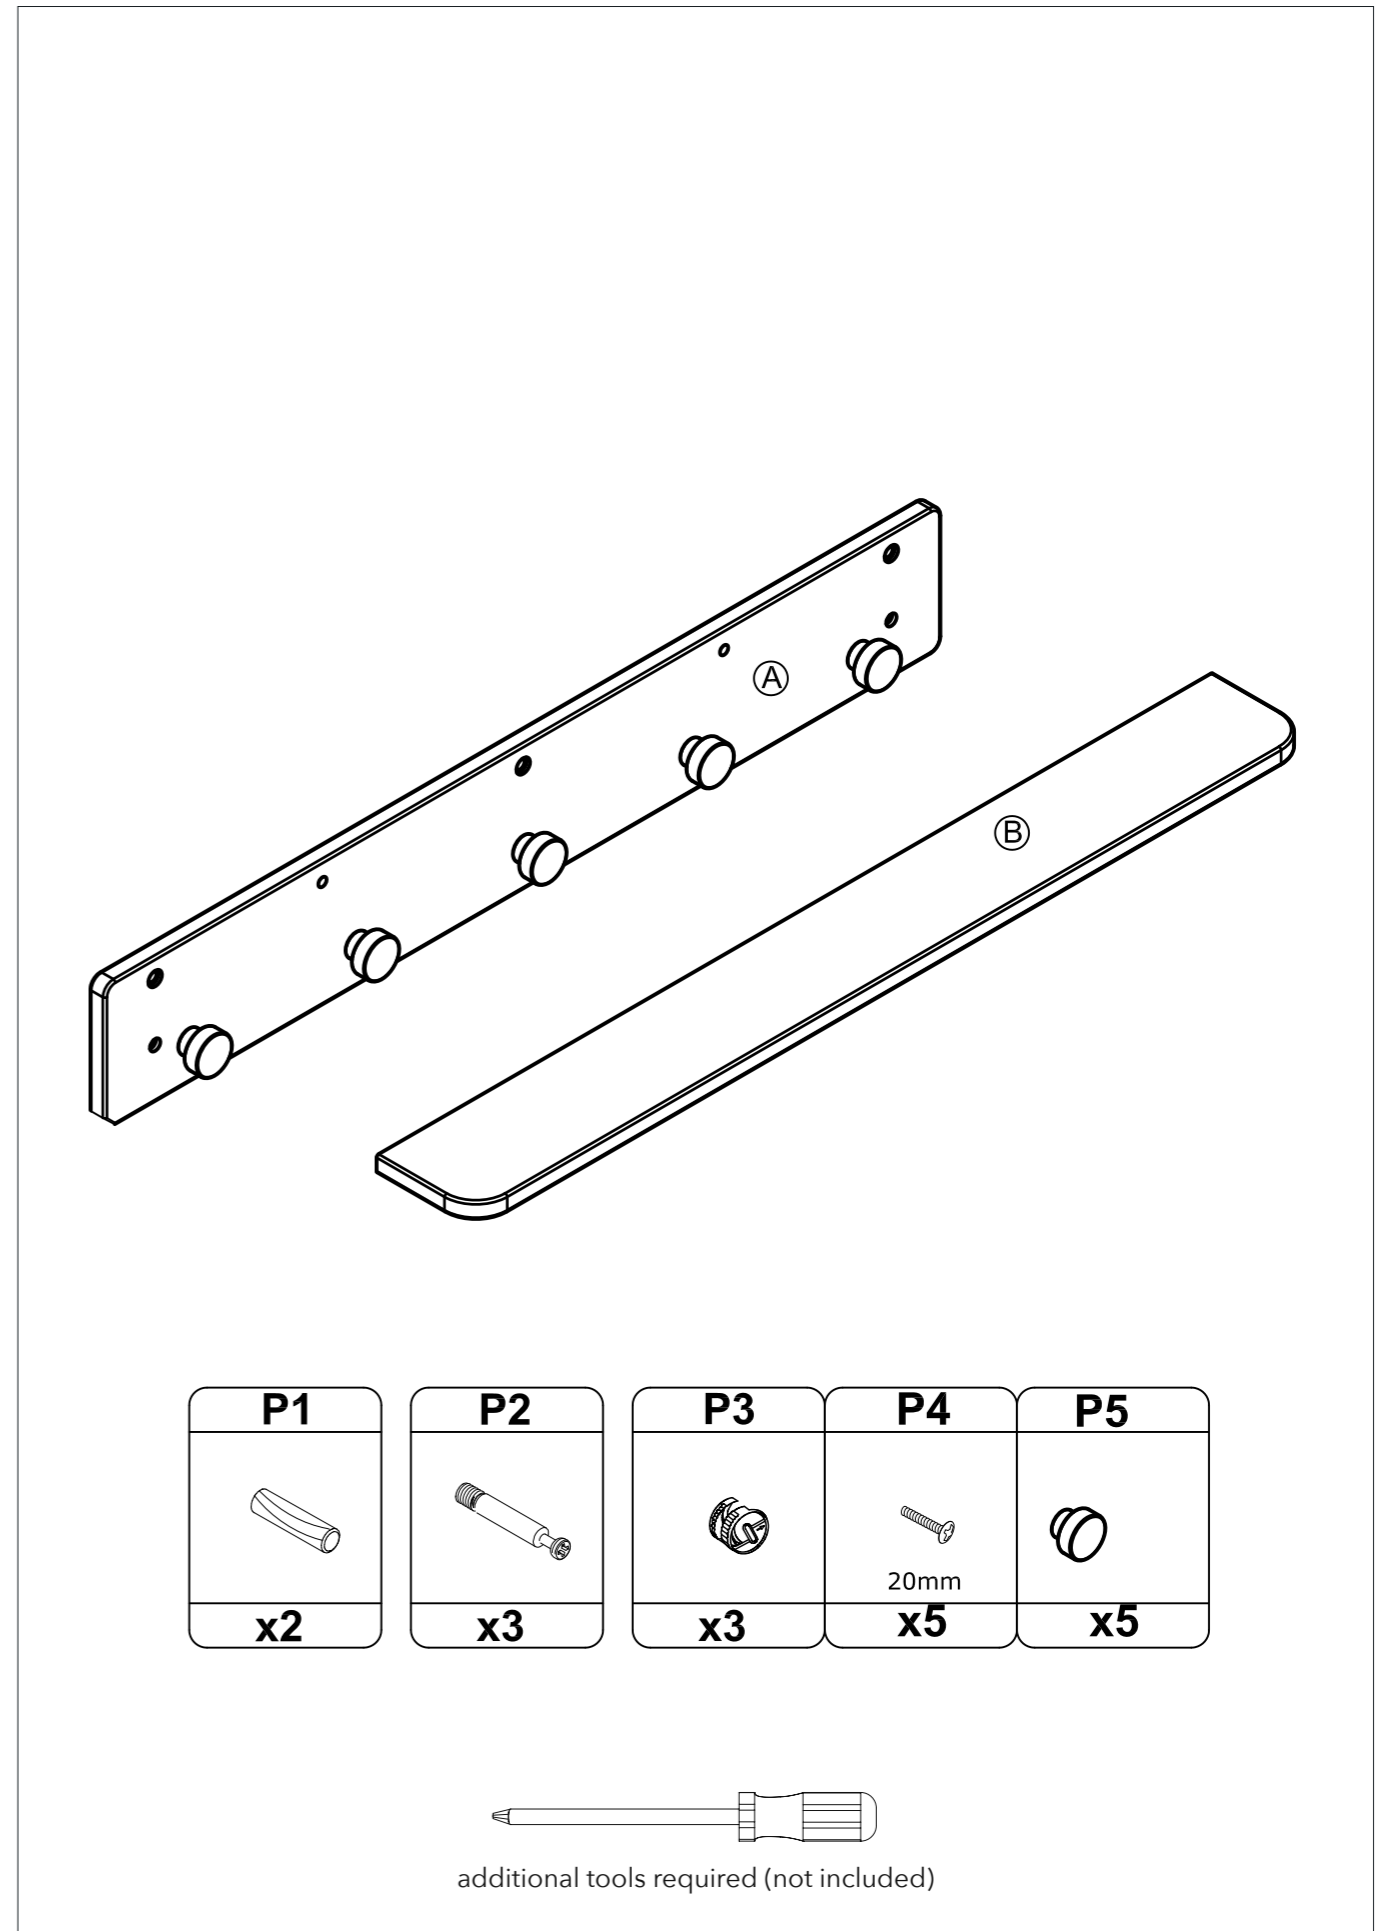

WARNING: Assembly should be carried out by a competent adult only.

WARNING: Assess the suitability of the wall to ensure that the fastening devices will withstand the forces generated.

Be aware of the risk of open fire and other source of heat, such as electric bar fires, gas fire, etc. in the near vicinity of the shelf.

Do not use the shelf if any part is broken or missing. Use only spare parts approved by the manufacturer.

All assembly fittings should be tightened properly and care should be taken to ensure that no screws are loose.

Regularly check that all fittings and components of the shelf are fully tightened and in working order.

Wood is a natural material, the colour will darken with age.

During assembly children should be kept away from the product due to possible risk of injury.

ROUTINE CARE & MAINTENANCE

- For cleaning, use only a mild detergent and warm water.
- DO NOT USE BLEACH
- DO NOT USE any abrasive substances.
- Take care when handling or moving furniture, careless handling can damage wooden furniture.

Due to constant updating and improvements, some components may occasionally differ slightly from the images shown in these instructions. We reserve the right to change the specifications of any products without prior notice. If you need any assistance please contact your Obaby retailer from whom you purchased your product, who will take appropriate action.