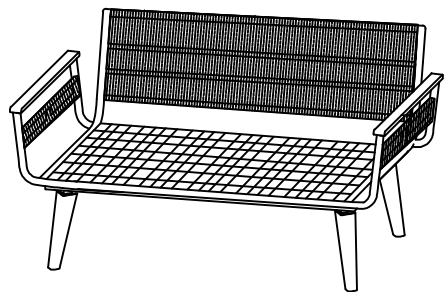

Single Seat Chair

Kimora Bistro and Lounge Set Assembly Instructions

We recommend reading through the instructions first.
Please check that you have all the parts (see Parts List). before you start.

Step 1: Assemble the legs

Do you have a question about your Norfolk Collection furniture? Scan the QR code to find out more.

THE
NORFOLK
COLLECTION

Coffee Table

Kimora Lounge and Corner Set Assembly Instructions

We recommend reading through the instructions first.
Please check that you have all the parts (see Parts List). before you start.

Step 1: Assemble the Legs

HARDWARE

NO.	ITEM	DETAIL	QNT
1	M20	6x20mm	x8
2	X	Washer M6	x8
3	Y	Allen key	x1
4	D	Top table	x1
5	B	Legs	x4

Should you require any replacement parts please complete our Parts Request Form at: <https://www.norfolkleisurelifestyle.com/contact-us>

THE
NORFOLK
COLLECTION

Do you have a question about your Norfolk Collection furniture? Scan the QR code to find out more.

2 Seat Sofa

Kimora Lounge Set Assembly Instructions

We recommend reading through the instructions first.
Please check that you have all the parts (see Parts List). before you start.