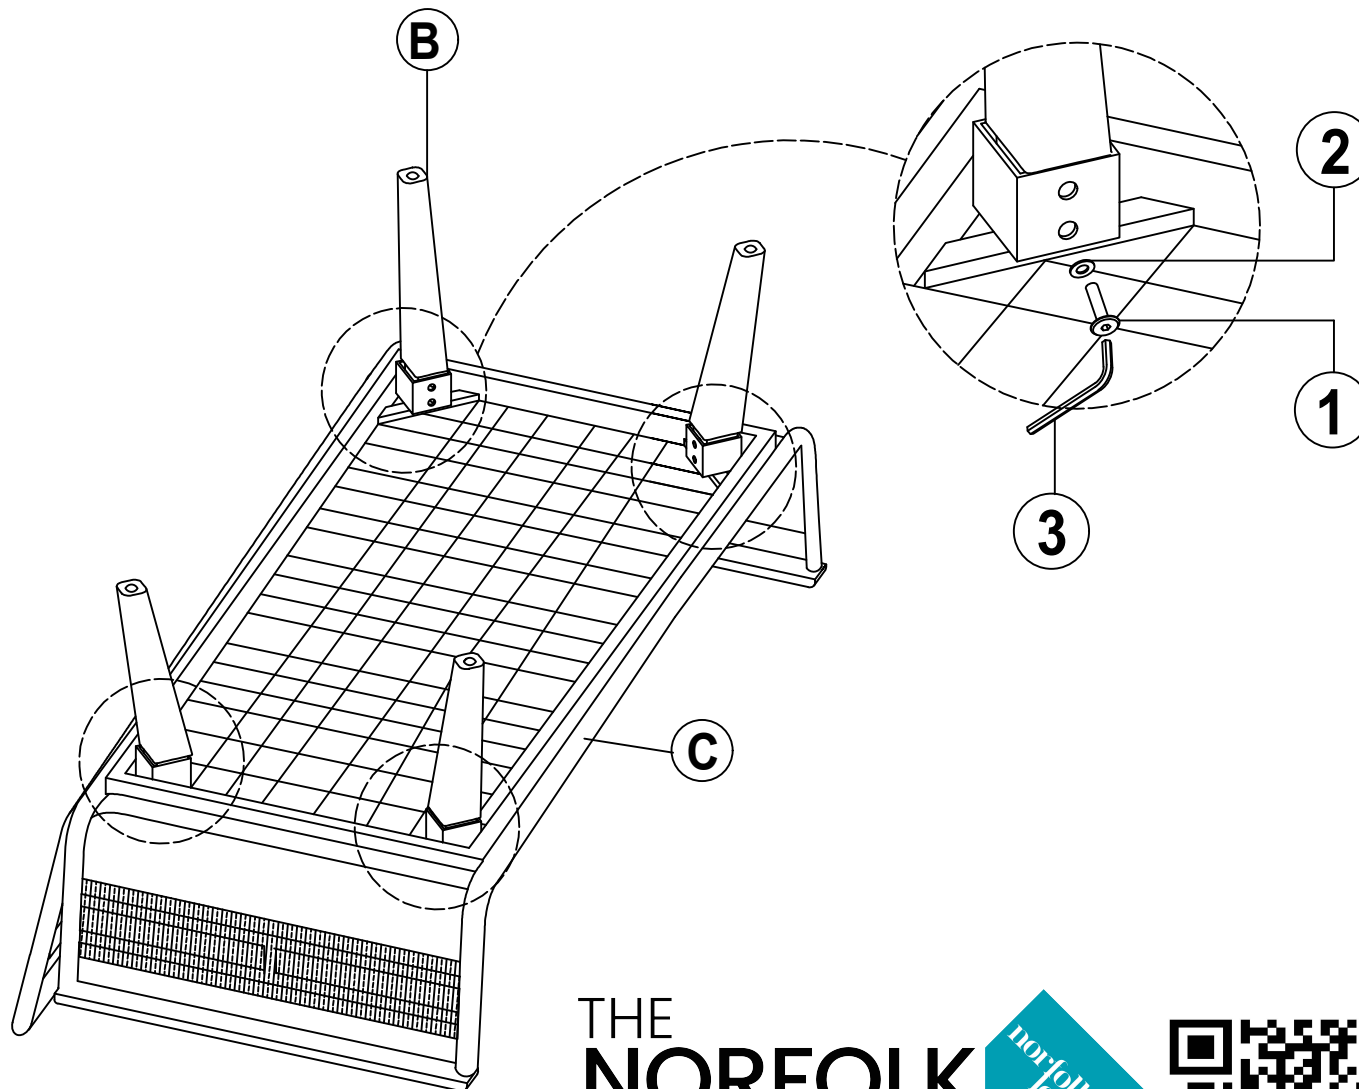

Step 1: Assemble the Legs

HARDWARE

NO.	ITEM	DETAIL	QNT
1	M20	6x20mm	x8
2	X	Washer M6	x8
3	Y	Allen key	x1
4	D	Top table	x1
5	B	Legs	x4

Should you require any replacement parts please complete our Parts Request Form at: <https://www.norfolkleisurelifestyle.com/contact-us>

THE
NORFOLK
COLLECTION

Do you have a question about your Norfolk Collection furniture? Scan the QR code to find out more.

2 Seat Sofa

Kimora Lounge Set Assembly Instructions

We recommend reading through the instructions first.
Please check that you have all the parts (see Parts List). before you start.

Step 1: Assemble the Legs

HARDWARE

NO.	ITEM	DETAIL	QNT
1	M20	 6x20mm	x8
2	X	 Washer M6	x8
3	Y	 Allen key	x1
4	C	 Seat	x1
5	B	 Legs	x4

THE
NORFOLK
COLLECTION 

Should you require any replacement parts please complete our Parts Request Form at: <https://www.norfolkleisurelifestyle.com/contact-us>