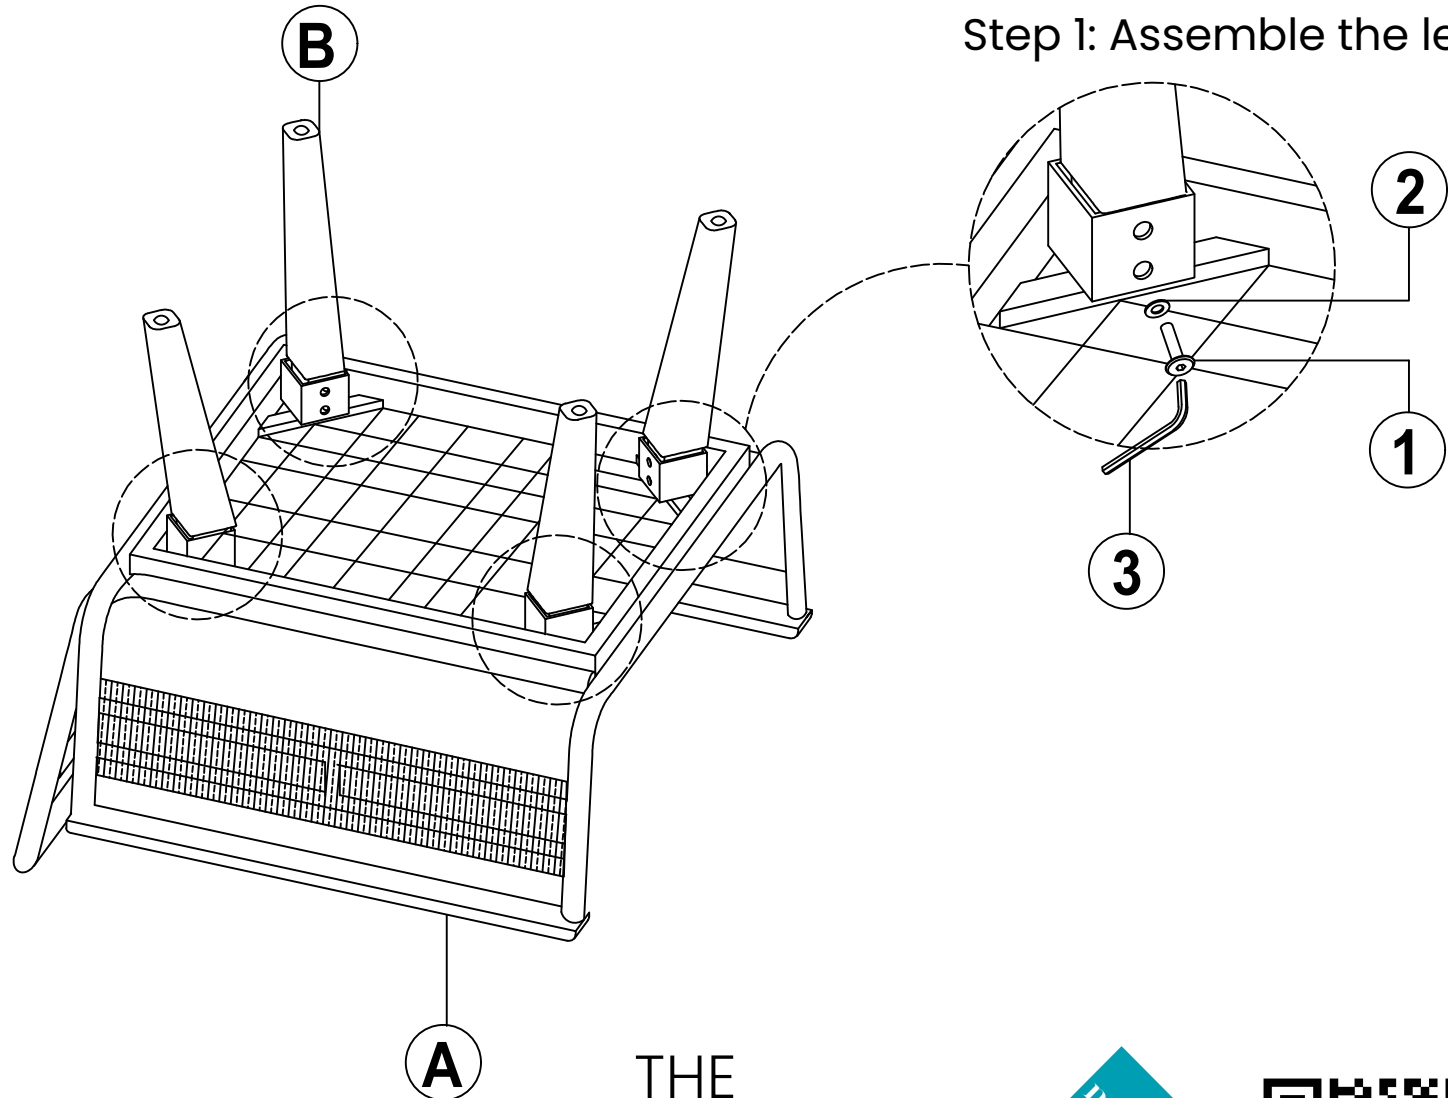

Single Seat Chair

Kimora Bistro and Lounge Set Assembly Instructions

We recommend reading through the instructions first.
Please check that you have all the parts (see Parts List). before you start.

Step 1: Assemble the legs

Parts List

NO.	ITEM	DETAIL	QNT
1	M20	6x20mm	x8
2	X	Washer M6	x8
3	Y	Allen key	x1
4	A	Seat	x1
5	B	Legs	x4

Should you require any replacement parts please complete our Parts Request Form at: <https://www.norfolkleisurelifestyle.com/contact-us>

Step 1: Assemble the Legs

HARDWARE

NO.	ITEM	DETAIL	QNT
1	M20	6x20mm	x8
2	X	Washer M6	x8
3	Y	Allen key	x1
4	D	Top table	x1
5	B	Legs	x4

Should you require any replacement parts please complete our Parts Request Form at: <https://www.norfolkleisurelifestyle.com/contact-us>

Step 1: Assemble the Legs

HARDWARE

NO.	ITEM	DETAIL	QNT
1	M20	 6x20mm	x8
2	X	 Washer M6	x8
3	Y	 Allen key	x1
4	C	 Seat	x1
5	B	 Legs	x4

THE
NORFOLK
COLLECTION 

Should you require any replacement parts please complete our Parts Request Form at: <https://www.norfolkleisurelifestyle.com/contact-us>