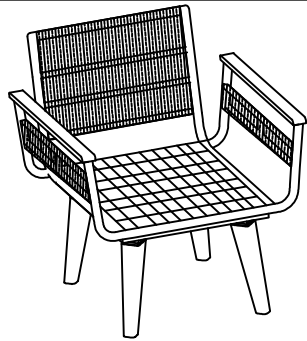

Single Seat Chair

Kimora Bistro and Lounge Set Assembly Instructions

We recommend reading through the instructions first.
Please check that you have all the parts (see Parts List). before you start.

Step 1: Assemble the legs

Parts List

NO.	ITEM	DETAIL	QNT
1	M20	6x20mm	x8
2	X	Washer M6	x8
3	Y	Allen key	x1
4	A	Seat	x1
5	B	Legs	x4

Should you require any replacement parts please complete our Parts Request Form at: <https://www.norfolkleisurelifestyle.com/contact-us>

Do you have a question about your Norfolk Collection furniture? Scan the QR code to find out more.

THE
NORFOLK
COLLECTION

Coffee Table

Kimora Lounge and Corner Set Assembly Instructions

We recommend reading through the instructions first.
Please check that you have all the parts (see Parts List). before you start.