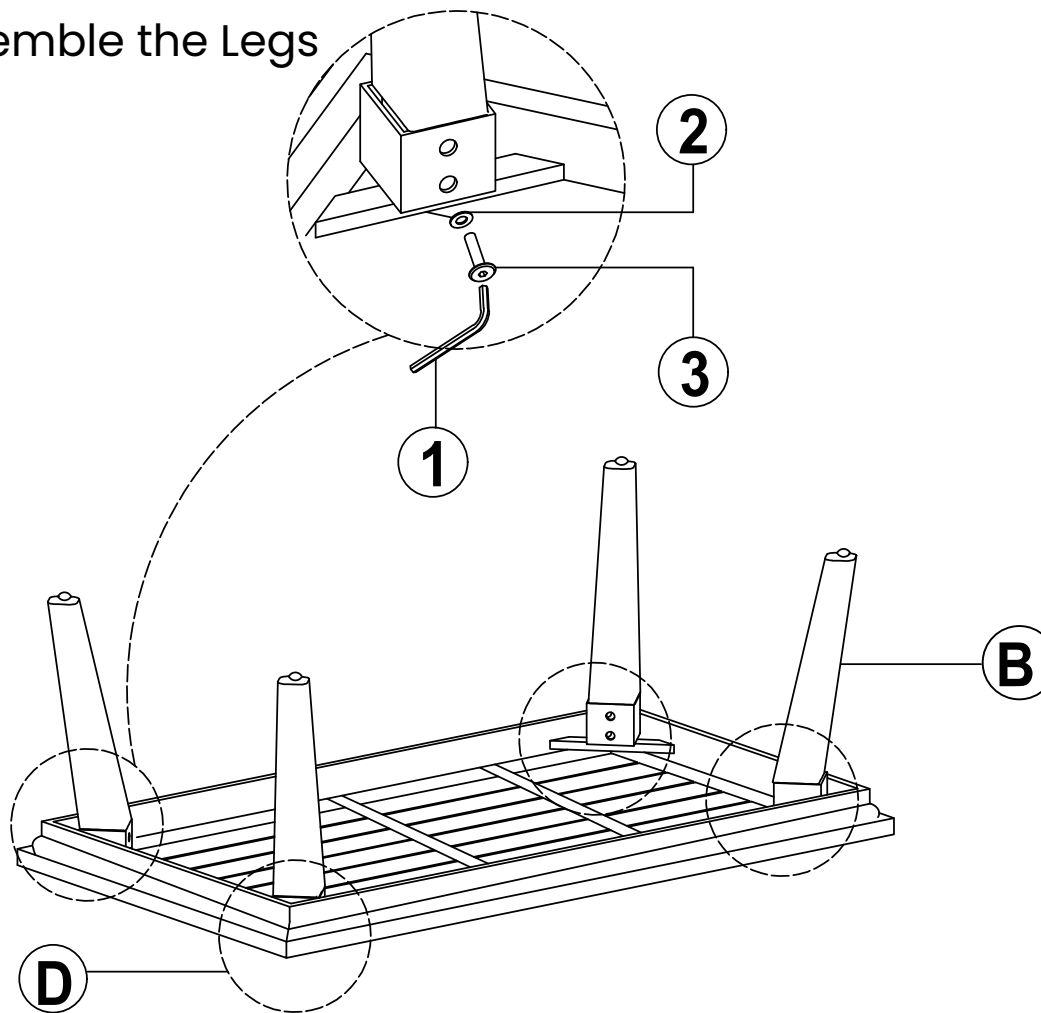

Single Seat Chair

Kimora Bistro and Lounge Set Assembly Instructions

We recommend reading through the instructions first.
Please check that you have all the parts (see Parts List). before you start.

Step 1: Assemble the legs

Parts List

NO.	ITEM	DETAIL	QNT
1	M20	6x20mm	x8
2	X	Washer M6	x8
3	Y	Allen key	x1
4	A	Seat	x1
5	B	Legs	x4

Should you require any replacement parts please complete our Parts Request Form at: <https://www.norfolkleisurelifestyle.com/contact-us>

Do you have a question about your Norfolk Collection furniture? Scan the QR code to find out more.

THE
NORFOLK
COLLECTION

Coffee Table

Kimora Lounge and Corner Set Assembly Instructions

We recommend reading through the instructions first.
Please check that you have all the parts (see Parts List). before you start.

Step 1: Assemble the Legs

HARDWARE

NO.	ITEM	DETAIL	QNT
1	M20	6x20mm	x8
2	X	Washer M6	x8
3	Y	Allen key	x1
4	D	Top table	x1
5	B	Legs	x4

Should you require any replacement parts please complete our Parts Request Form at: <https://www.norfolkleisurelifestyle.com/contact-us>