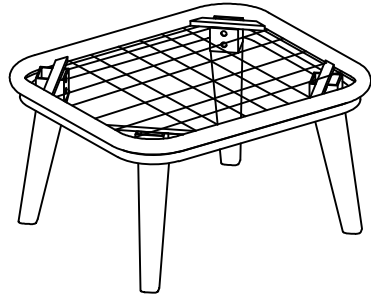

Coffee Table