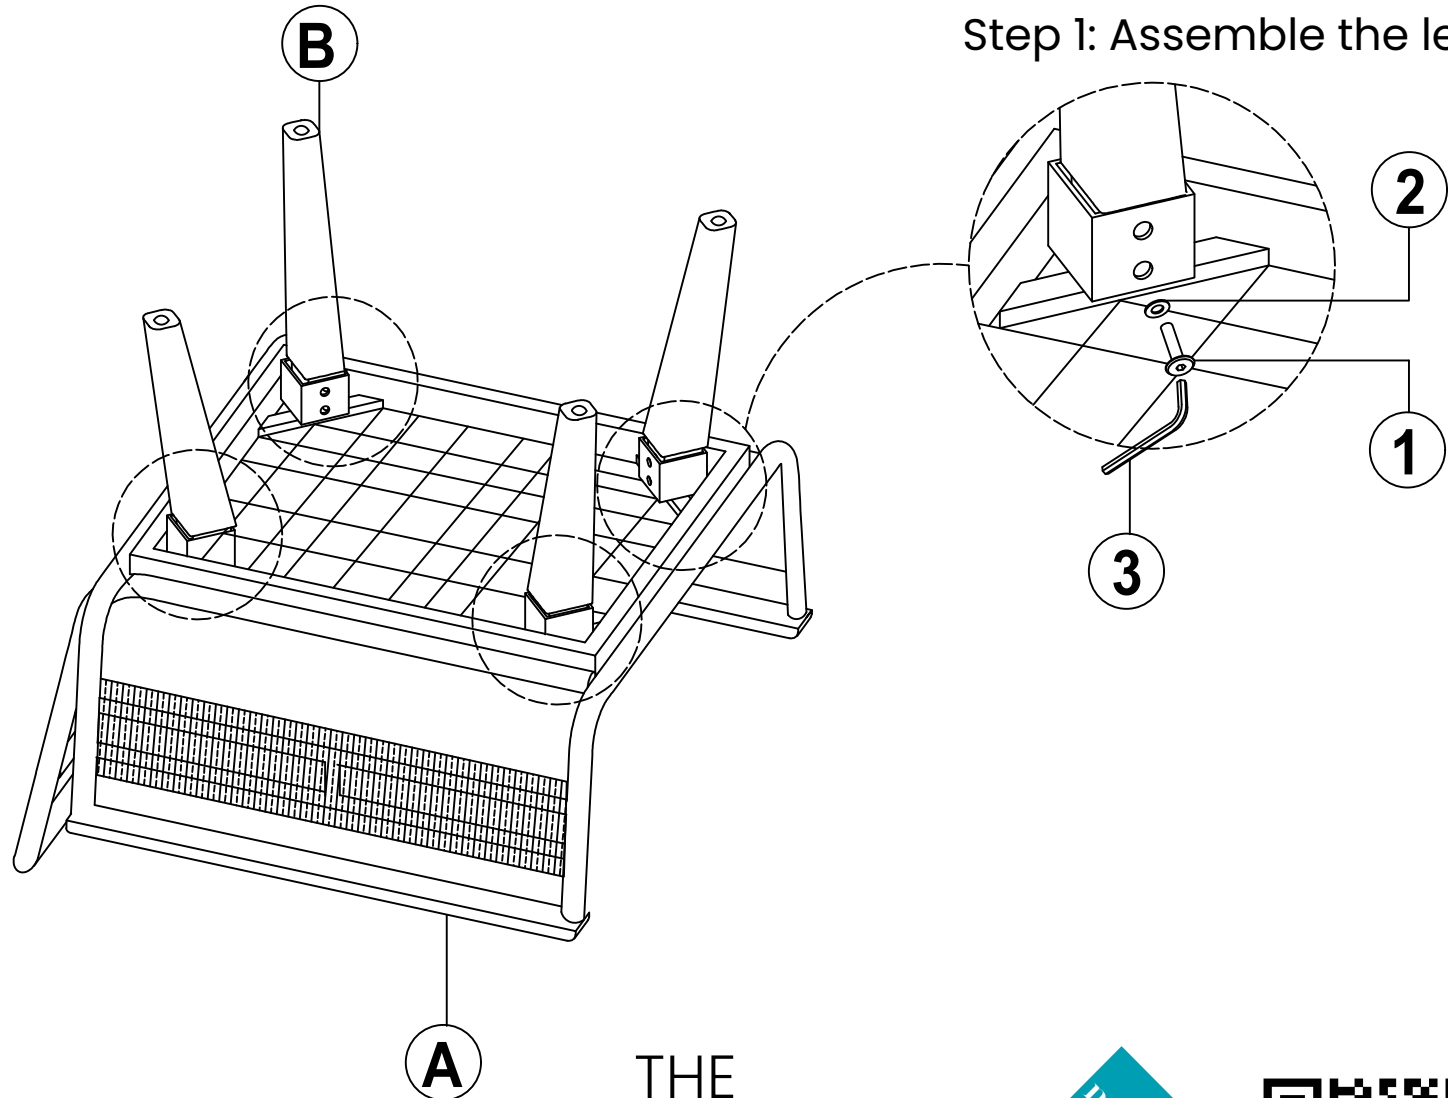

# Single Seat Chair

# Kimora Bistro and Lounge Set Assembly Instructions

We recommend reading through the instructions first.  
Please check that you have all the parts (see Parts List). before you start.

## Step 1: Assemble the legs

## Parts List

NO.	ITEM	DETAIL	QNT
1	M20	6x20mm	x8
2	X	Washer M6	x8
3	Y	Allen key	x1
4	A	Seat	x1
5	B	Legs	x4

Should you require any replacement parts please complete our Parts Request Form at: <https://www.norfolkleisurelifestyle.com/contact-us>