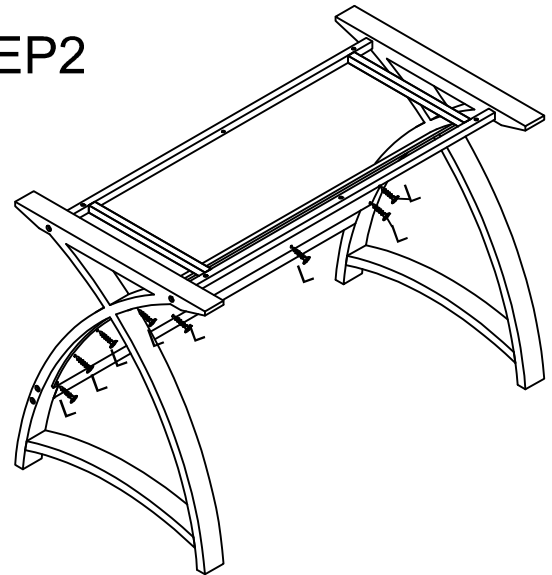

ASSEMBLY INSTRUCTION

PC 201

HELP LINE NUMBER 01443 816982

A		M4	1PC
B		1/4"*80mmL	8PCS
C		1/4"*15mmL	4PCS
D		Ø20*5mm	4PCS
E		Brown end caps	8PCS
F		Left leg	1PC
G		Right leg	1PC
H		Middle metal frame	1PC
I		Wood cross bar	1PC
J		Top glass	1PC
K		Back panel	1PC
L		#4*15mmL	11PCS

STEP1

STEP2

STEP3

STEP4