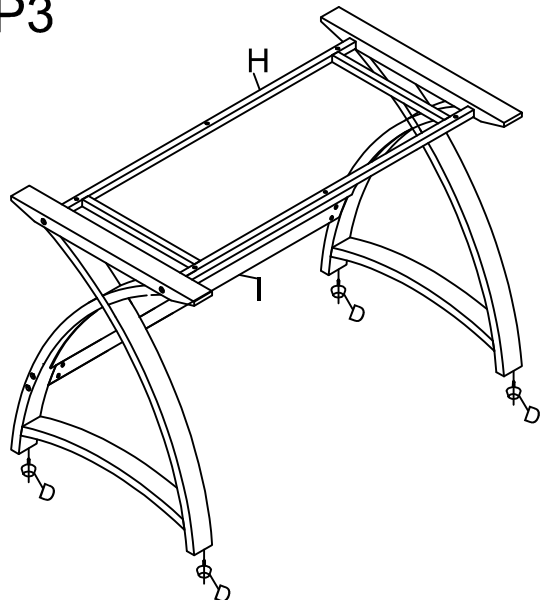

ASSEMBLY INSTRUCTION

PC 201

HELP LINE NUMBER 01443 816982

A		M4	1PC
B		1/4"*80mmL	8PCS
C		1/4"*15mmL	4PCS
D		Ø20*5mm	4PCS
E		Brown end caps	8PCS
F		Left leg	1PC
G		Right leg	1PC
H		Middle metal frame	1PC
I		Wood cross bar	1PC
J		Top glass	1PC
K		Back panel	1PC
L		#4*15mmL	11PCS

STEP1

STEP2

STEP3

STEP4