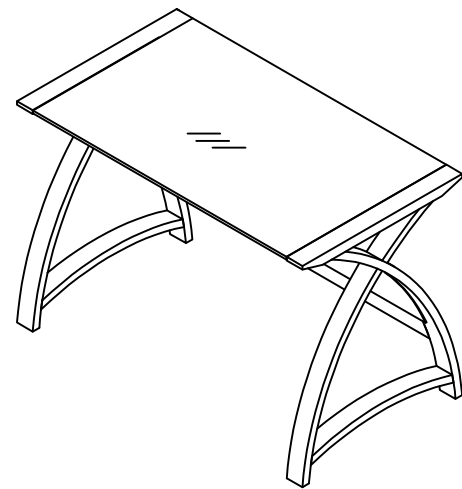

## PC 201

HELP LINE NUMBER 01443 816982

A		M4	1PC
B		1/4"*80mmL	8PCS
C		1/4"*15mmL	4PCS
D		Ø20*5mm	4PCS
E		Brown end caps	8PCS
F		Left leg	1PC
G		Right leg	1PC
H		Middle metal frame	1PC
I		Wood cross bar	1PC
J		Top glass	1PC
K		Back panel	1PC
L		#4*15mmL	11PCS