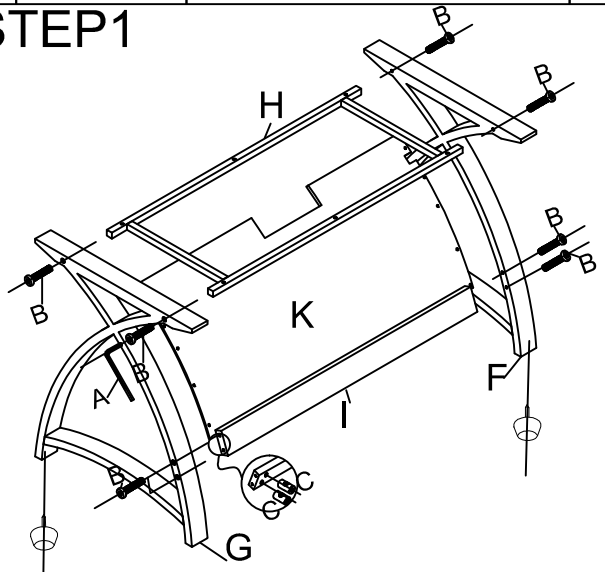

ASSEMBLY INSTRUCTION

PC 201

HELP LINE NUMBER 01443 816982

A		M4	1PC
B		1/4"*80mmL	8PCS
C		1/4"*15mmL	4PCS
D		Ø20*5mm	4PCS
E		Brown end caps	8PCS
F		Left leg	1PC
G		Right leg	1PC
H		Middle metal frame	1PC
I		Wood cross bar	1PC
J		Top glass	1PC
K		Back panel	1PC
L		#4*15mmL	11PCS

STEP1

STEP2

STEP3

STEP4