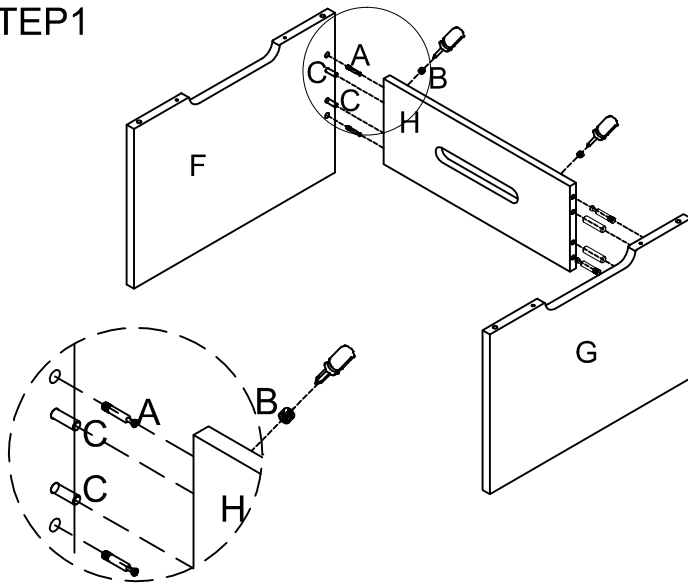

ASSEMBLY INSTRUCTION

JF706 - Nest of Tables

HELP LINE NUMBER : 01443 816982

A		Cam Bolt - Ø6*36mmL	4PC				
B		Cam Lock - Ø15*12mmL	12PC				
C		Wooden Dowel - Ø8*30mmL	4PC				
D		Cam Dowel	8PC				
E		Metal Dowel	8PC				
F		Left Side Panel	1PC				
G		Right Side Panel	1PC	J		Bottom Panel Small	1PC
H		Back Panel	1PC	K		Top Panel Small	1PC
I		Top Panel Large	1PC	L		Foot - 1/4"*Ø15mmL	8PC

STEP1

STEP2