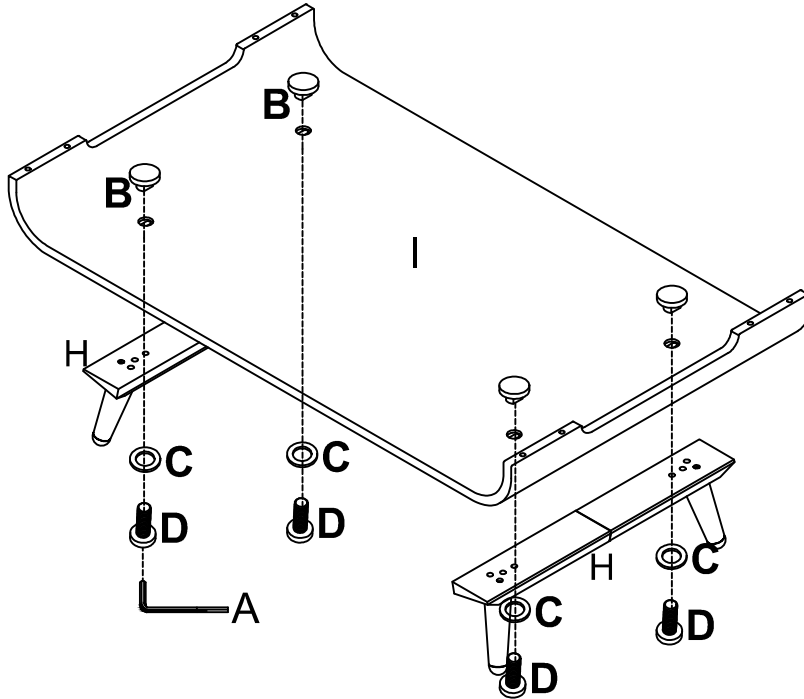

ASSEMBLY INSTRUCTION

JF703 - Coffee Table

HELP LINE NUMBER : 01443 816982

A		Allen Key - M5	1PC				
B		Chrome Nut - Ø25*15mmL	4PC				
C		Washer - 5/16**19*1.5mmL	4PC				
D		Bolt - Ø5/16 **32mmL	4PC				
E		Cam Dowel	4PC				
F		Metal Dowel	4PC				
G		Cam Lock - Ø15*12mmL	4PC				
H		Left & Right legs	2PC	I		Bottom Panel	1PC
				J		Top Panel	1PC

STEP1

STEP2