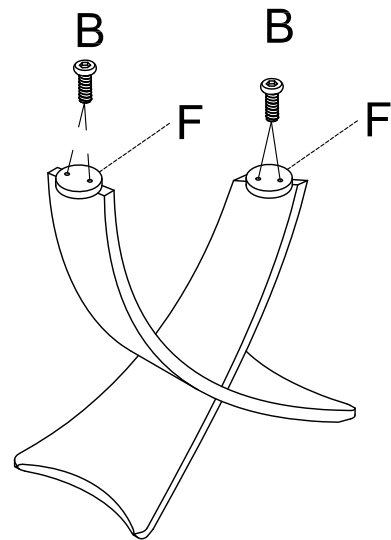

ASSEMBLY INSTRUCTION

JF 308

HELP LINE NUMBER 01443 816982

A		M4	1PC
B		1/4"*15mmL	4PCS
C		48*20*3mm	2PCS
D		∅15*1/4"*10mm	4PCS
E		∅1/4"*12mmL	8PCS
F		∅60*5mmL	2PCS
G			

STEP1

STEP2

STEP3

STEP4

Please take care when moving this item.
Do not lift by picking up the glass top