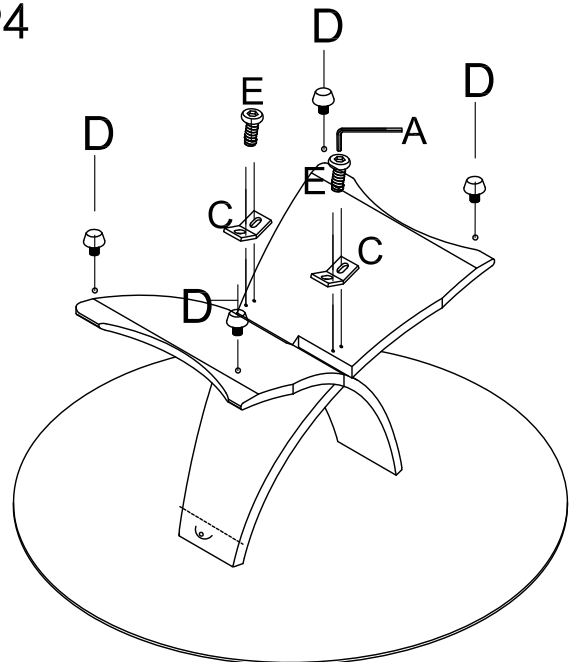

ASSEMBLY INSTRUCTION

JF 308

HELP LINE NUMBER 01443 816982

A		M4	1PC
B		1/4"*15mmL	4PCS
C		48*20*3mm	2PCS
D		∅15*1/4"*10mm	4PCS
E		∅1/4"*12mmL	8PCS
F		∅60*5mmL	2PCS
G			

STEP1

STEP2

STEP3

STEP4

Please take care when moving this item.
Do not lift by picking up the glass top