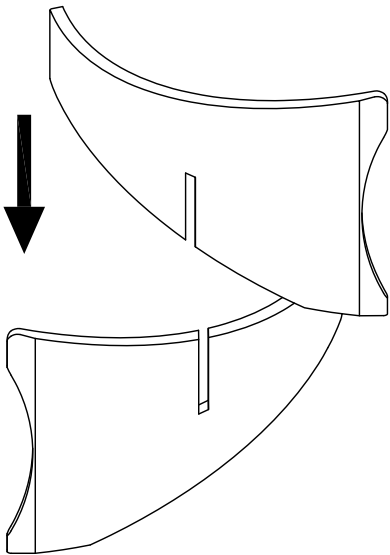

ASSEMBLY INSTRUCTION

JF 308

HELP LINE NUMBER 01443 816982

A		M4	1PC
B		1/4"*15mmL	4PCS
C		48*20*3mm	2PCS
D		∅15*1/4"*10mm	4PCS
E		∅1/4"*12mmL	8PCS
F		∅60*5mmL	2PCS
G			

STEP1

STEP2

STEP3

STEP4

Please take care when moving this item.
Do not lift by picking up the glass top