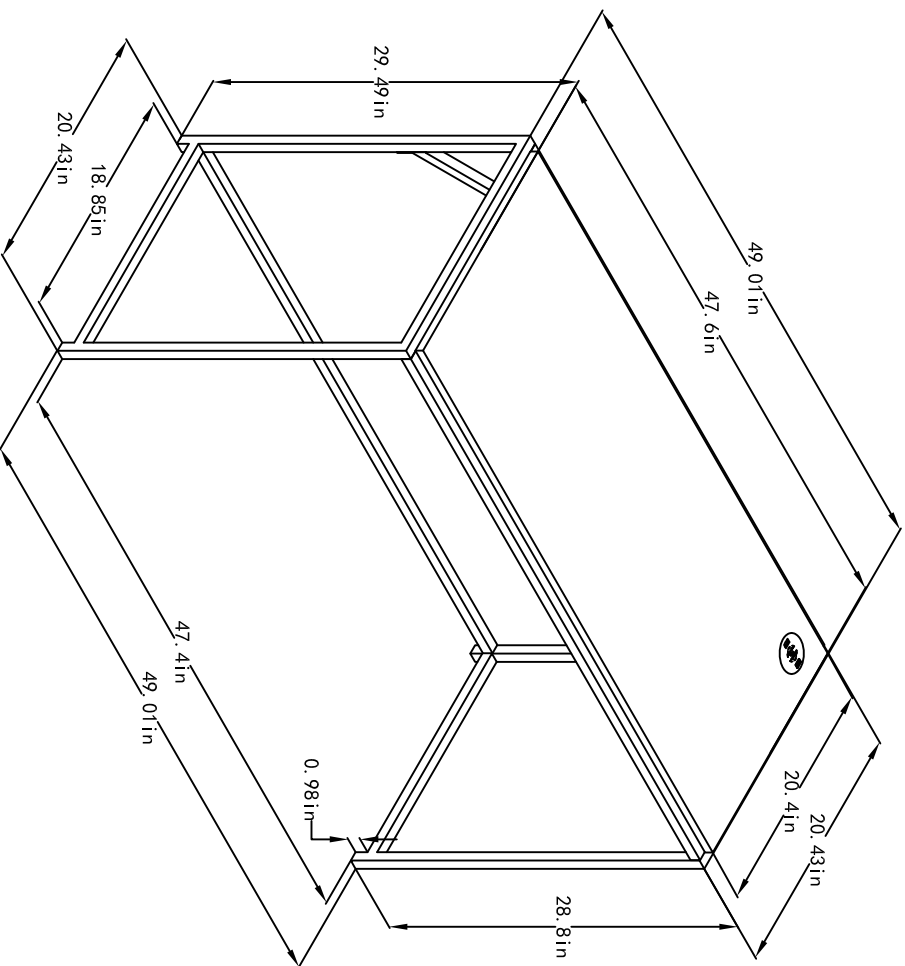

7535851COM Quincy Desk

Wood Breakdown:
PB 65 % ,STEEL 35 %
Total storage: 6 cubic feet

Overall Product Size:
49.01" W x 20.43" D x29.49" H
124.4cm W x 51.9cm D x74.9cm H

Maximum Weight Capacities
Unit Weight: 24.75 lbs (11.25 kg)