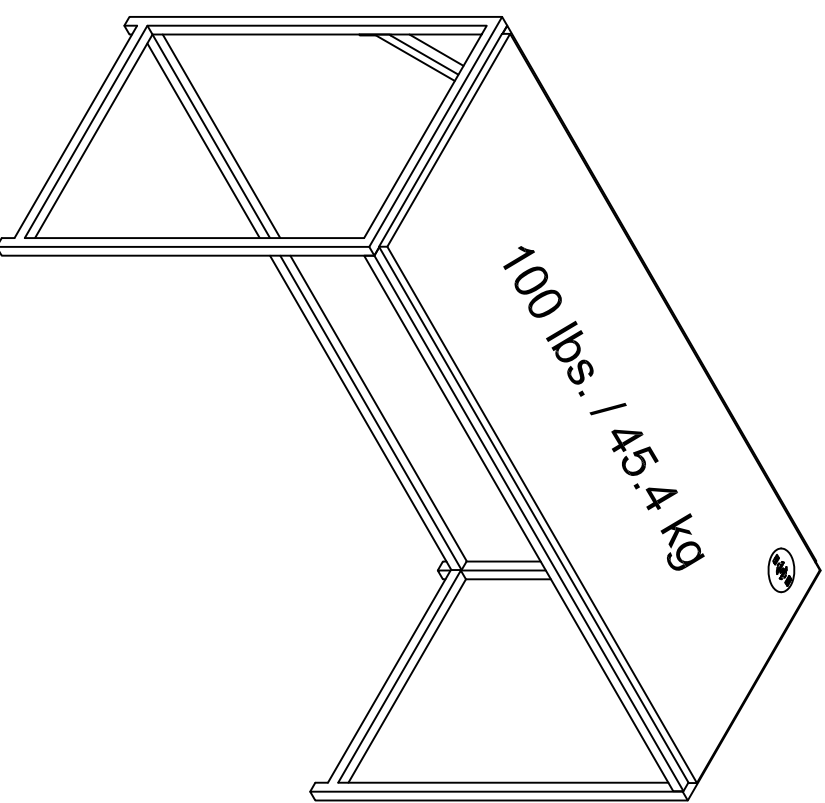

7535851COM Quincy Desk

Wood Breakdown:
PB 65 % ,STEEL 35 %
Total storage: 6 cubic feet

Overall Product Size:
49.01" W x 20.43" D x29.49" H
124.4cm W x 51.9cm D x74.9cm H

Maximum Weight Capacities
Unit Weight: 24.75 lbs (11.25 kg)