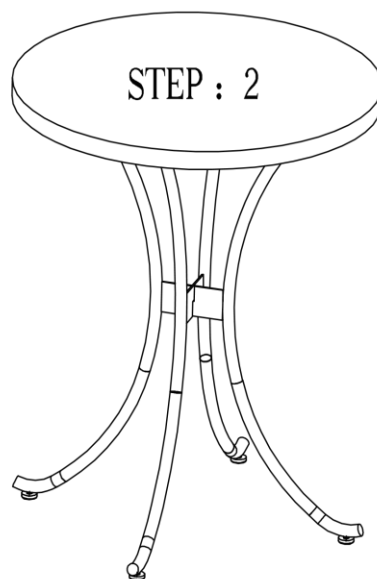

## ASSEMBLY INSTRUCTIONS FOR

CLERMONT - FM/101 : MONTILLA - FM/124 : ONDARA - FM/167

RENNES – FF/358 : VILLENA - FM/163

HENLEY (60cm) – FC/207 : HENLY (70cm) - FC/208

## Assembly Instructions

Ref	Description	Picture	Qty	Ref	Description	Picture	Qty	Ref	Description	Picture	Qty
A	Table Leg A		1	D	Head Bolt (M6*14)		8	G			
B	Table Leg B		1	E	Hex Wrench (4MM)		1	H			
C	Top		1	F				I			