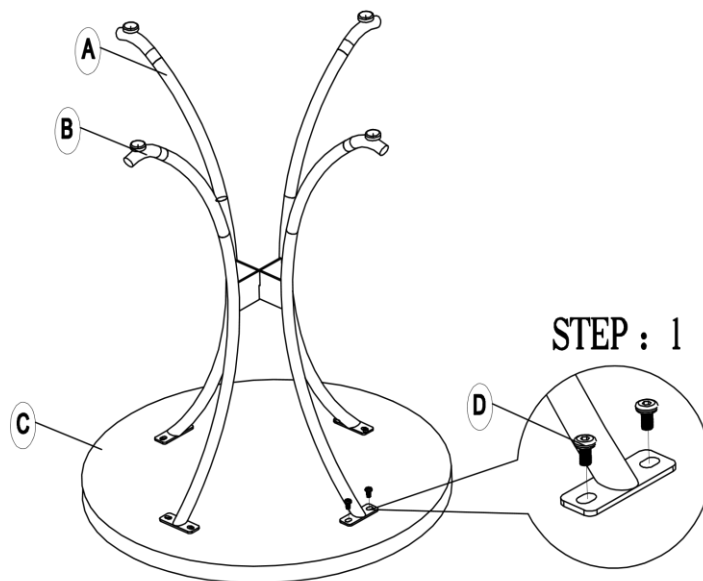

## ASSEMBLY INSTRUCTIONS FOR

CLERMONT - FM/101 : MONTILLA - FM/124 : ONDARA - FM/167

RENNES – FF/358 : VILLENA - FM/163

HENLEY (60cm) – FC/207 : HENLY (70cm) - FC/208

## Assembly Instructions

Ref	Description	Picture	Qty	Ref	Description	Picture	Qty	Ref	Description	Picture	Qty
A	Table Leg A		1	D	Head Bolt (M6*14)		8	G			
B	Table Leg B		1	E	Hex Wrench (4MM)		1	H			
C	Top		1	F				I			